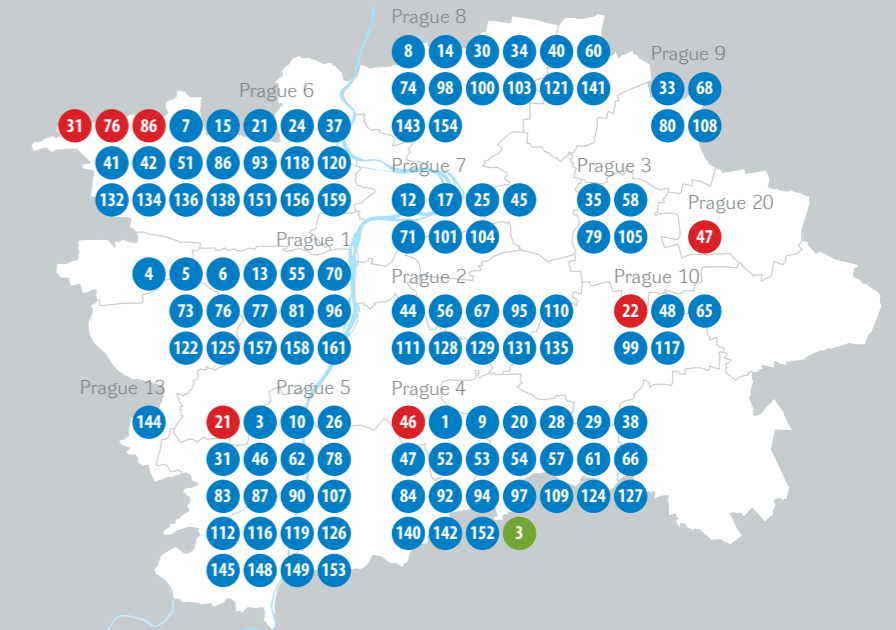

[Data source by JETRO PRAHA Office as of February 2021.]

- * Above figures include also Japanese investments through other countries.
- ** Figures of Investment and Employees include also planning figures and are changeable (Some companies did not announce exact numbers – N.A.). Therefore these numbers are an approximate information only.
- *** Figures of R&D Investment and Employees include also technology centres of Mfg and STS companies.