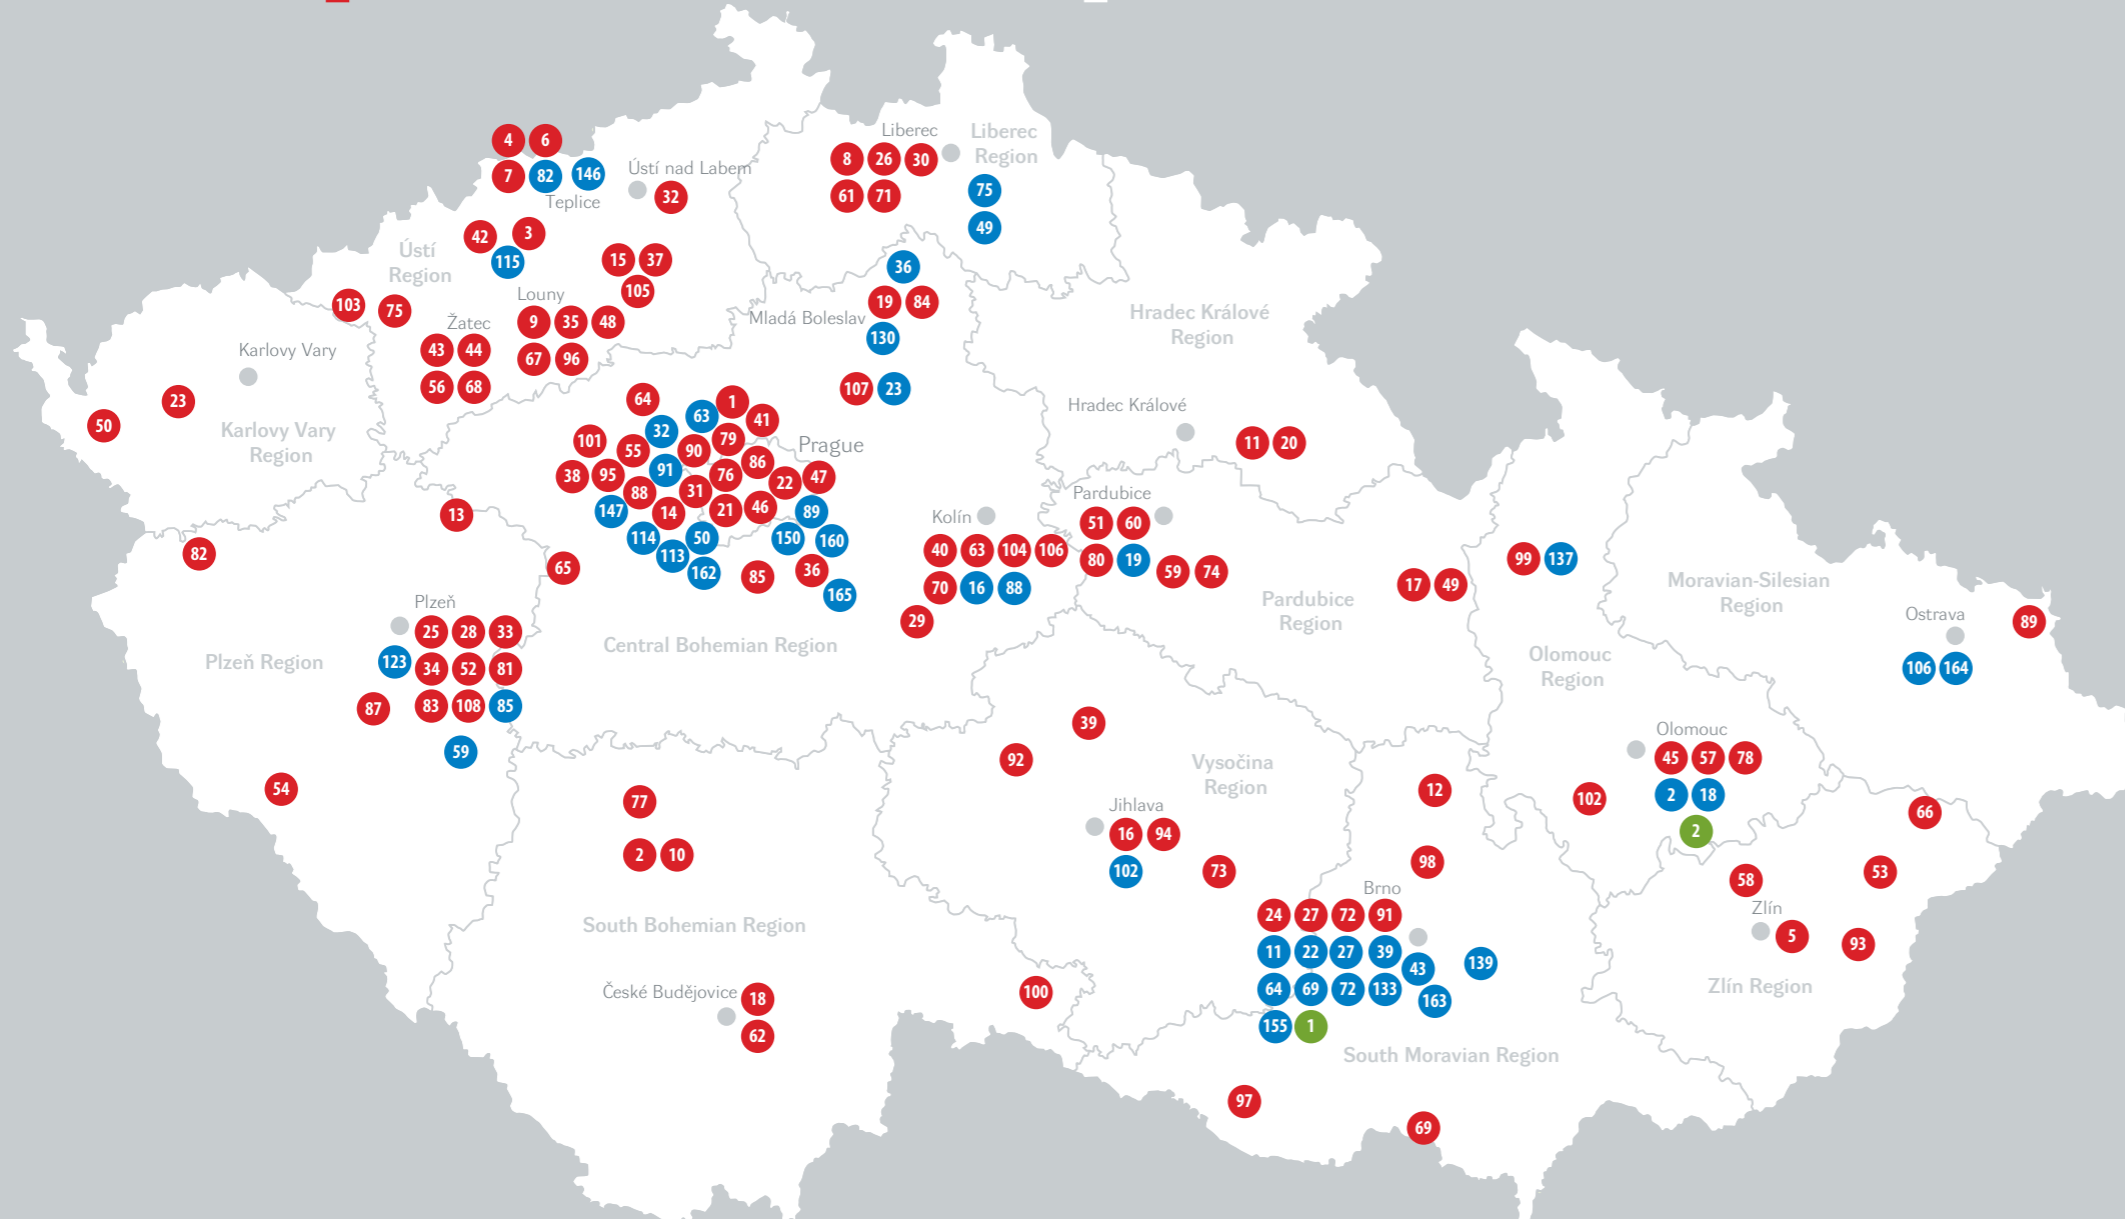

Japanese Companies in the Czech Republic

Japanese - affiliated companies in the Czech Republic

		Companies	Investment (mil. $)	Employees
Investment	Manufacturing	108	3 670	46 371
	R&D, Strategic Services	3	18	246
Sales, Trading, Services and Others		165	93	4 884
TOTAL		276	3 782	51 501

[Data source by JETRO PRAHA Office as of February 2021.]

- Above figures include also Japanese investments through other countries.
- ** Figures of Investment and Employees include also planning figures and are changeable (Some companies did not announce exact numbers – N.A.). Therefore these numbers are an approximate information only.
- *** Figures of R&D Investment and Employees include also technology centres of Mfg and STS companies.