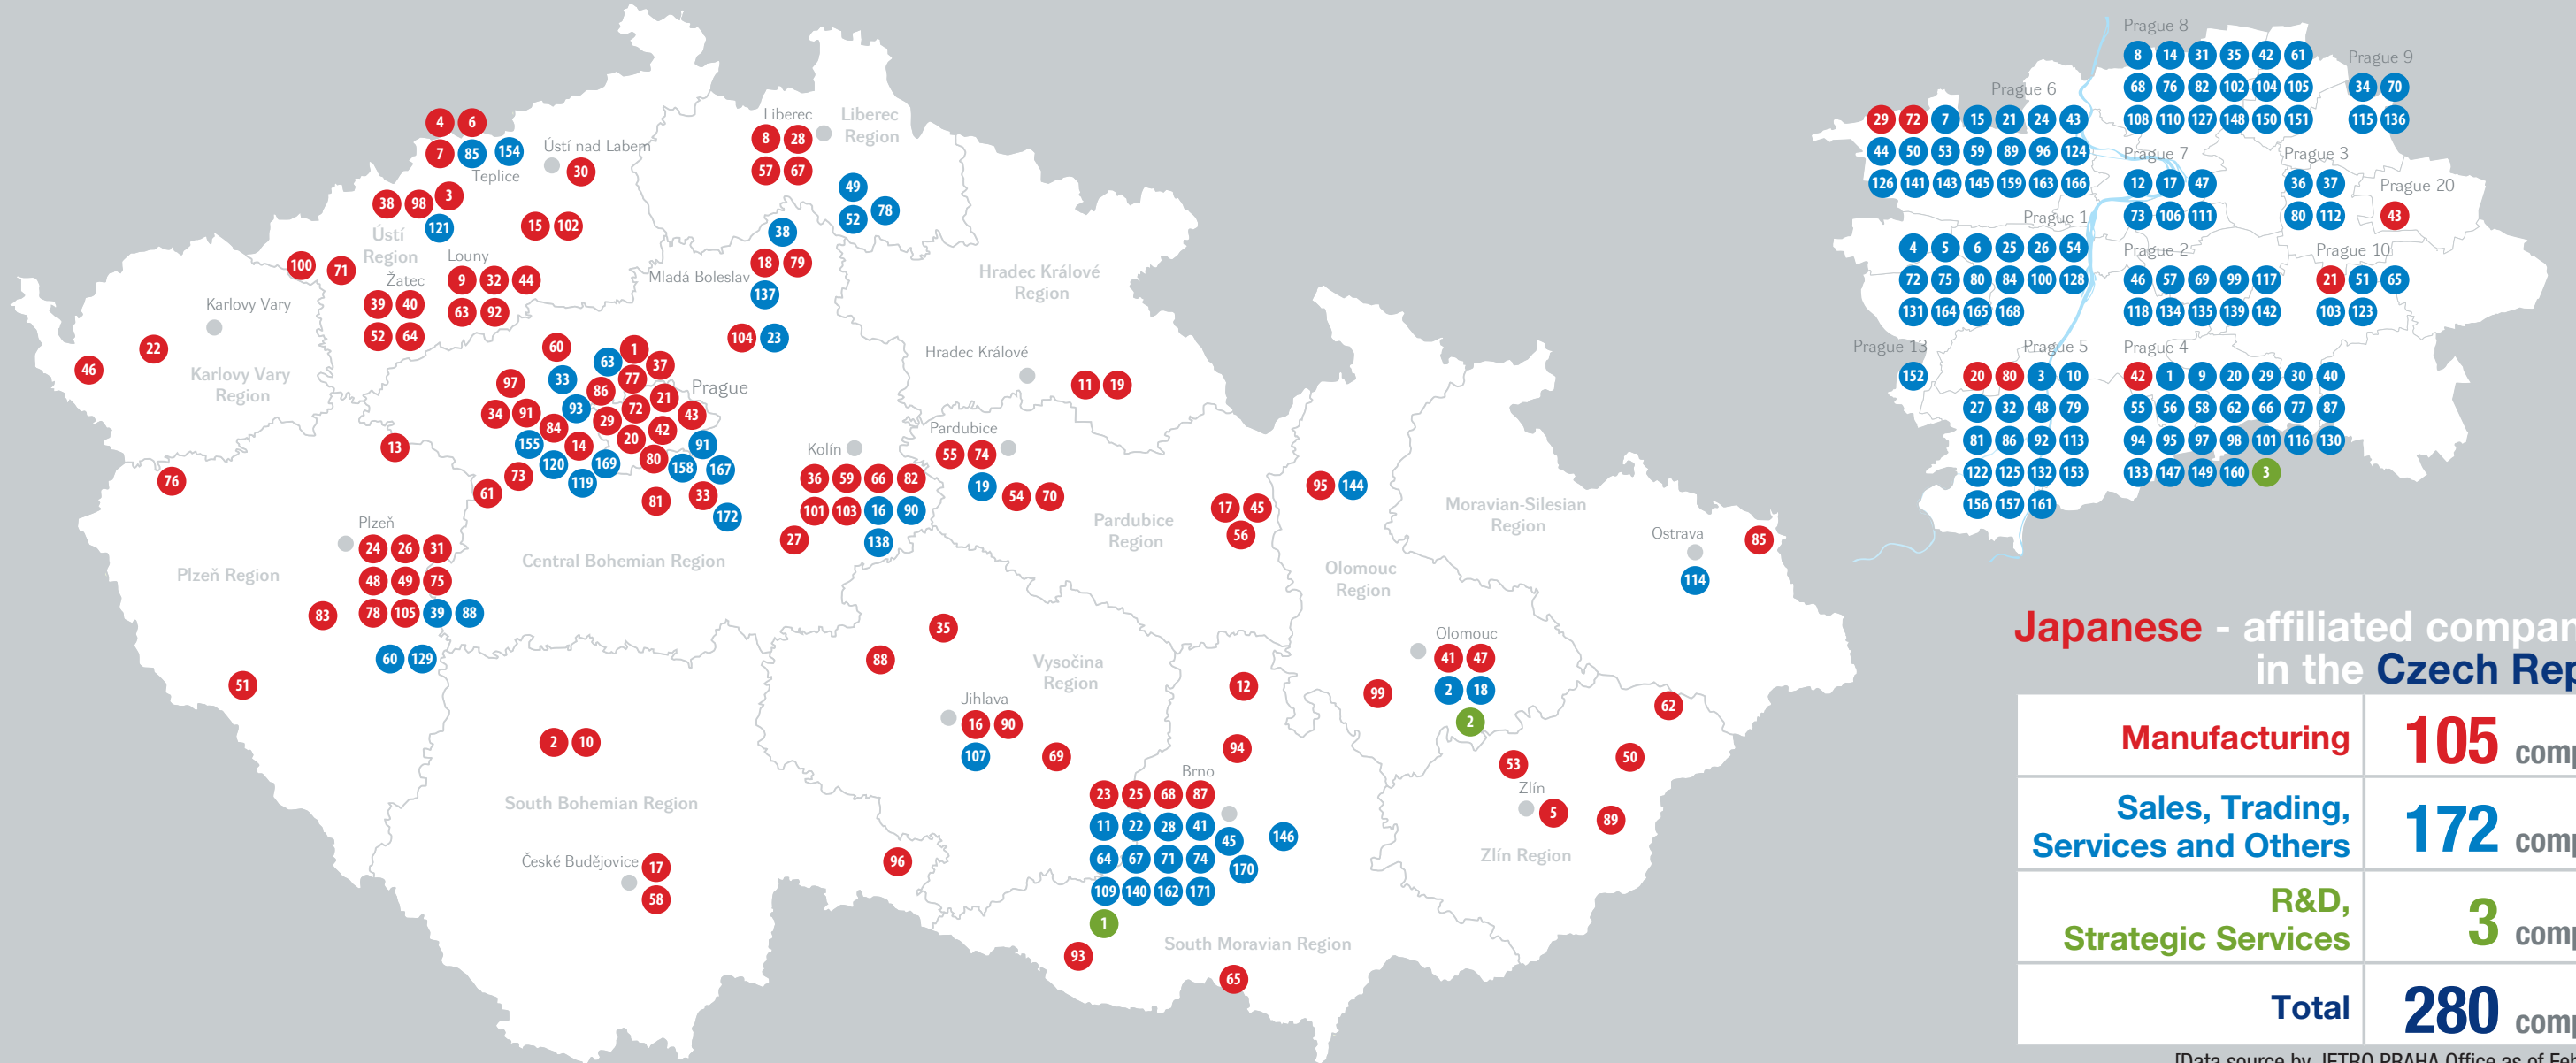

Japanese Companies in the Czech Republic

Japanese - affiliated companies in the Czech Republic

| | |
|--|----------------------|
| Manufacturing | 105 companies |
| Sales, Trading, Services and Others | 172 companies |
| R&D, Strategic Services | 3 companies |
| Total | 280 companies |